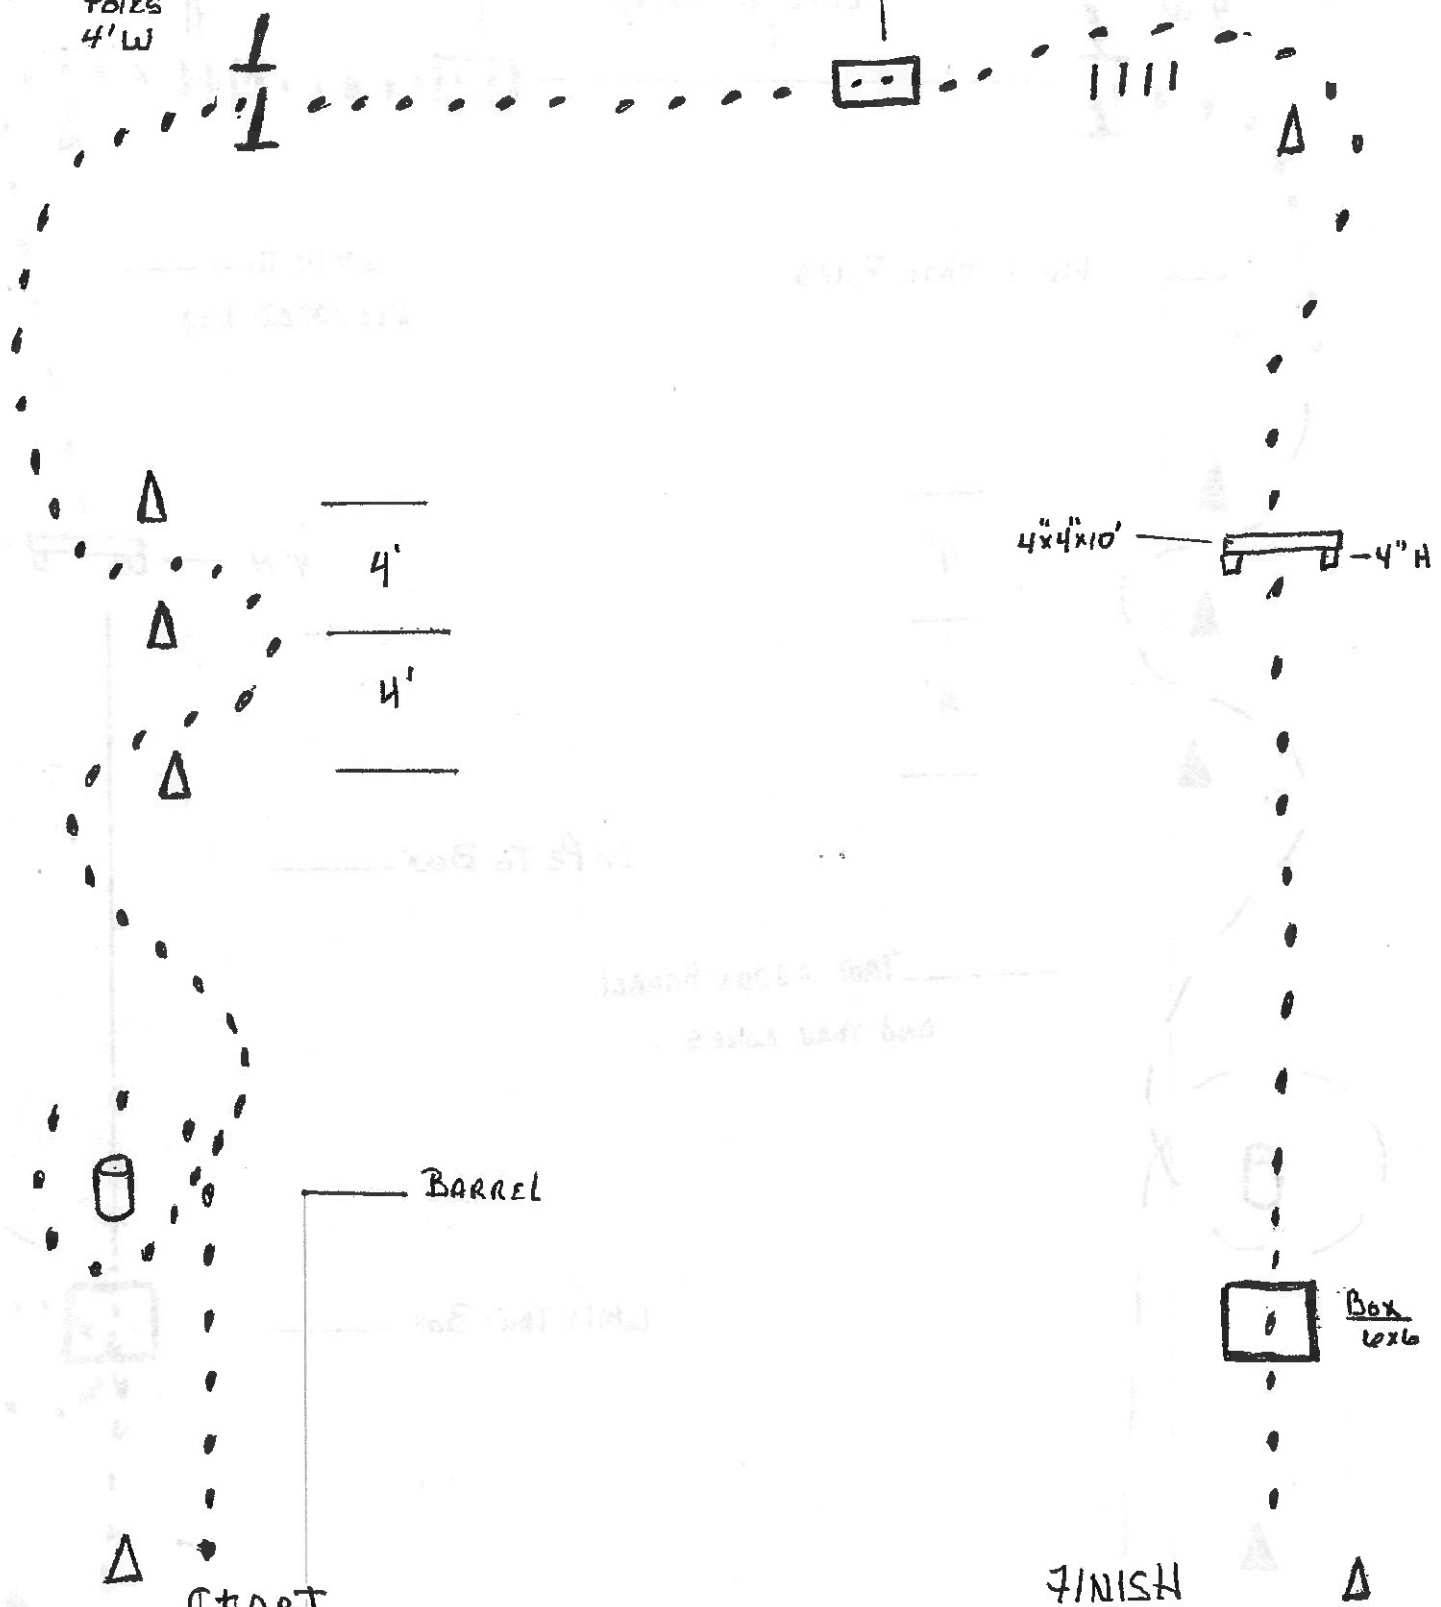

Poles
4' W

BRIDGE 4'x6'x6" H

4'
4'

BARREL

Box
10x6

START

FINISH

WALK ONLY

WALK TROT

WALK TROT LOPE