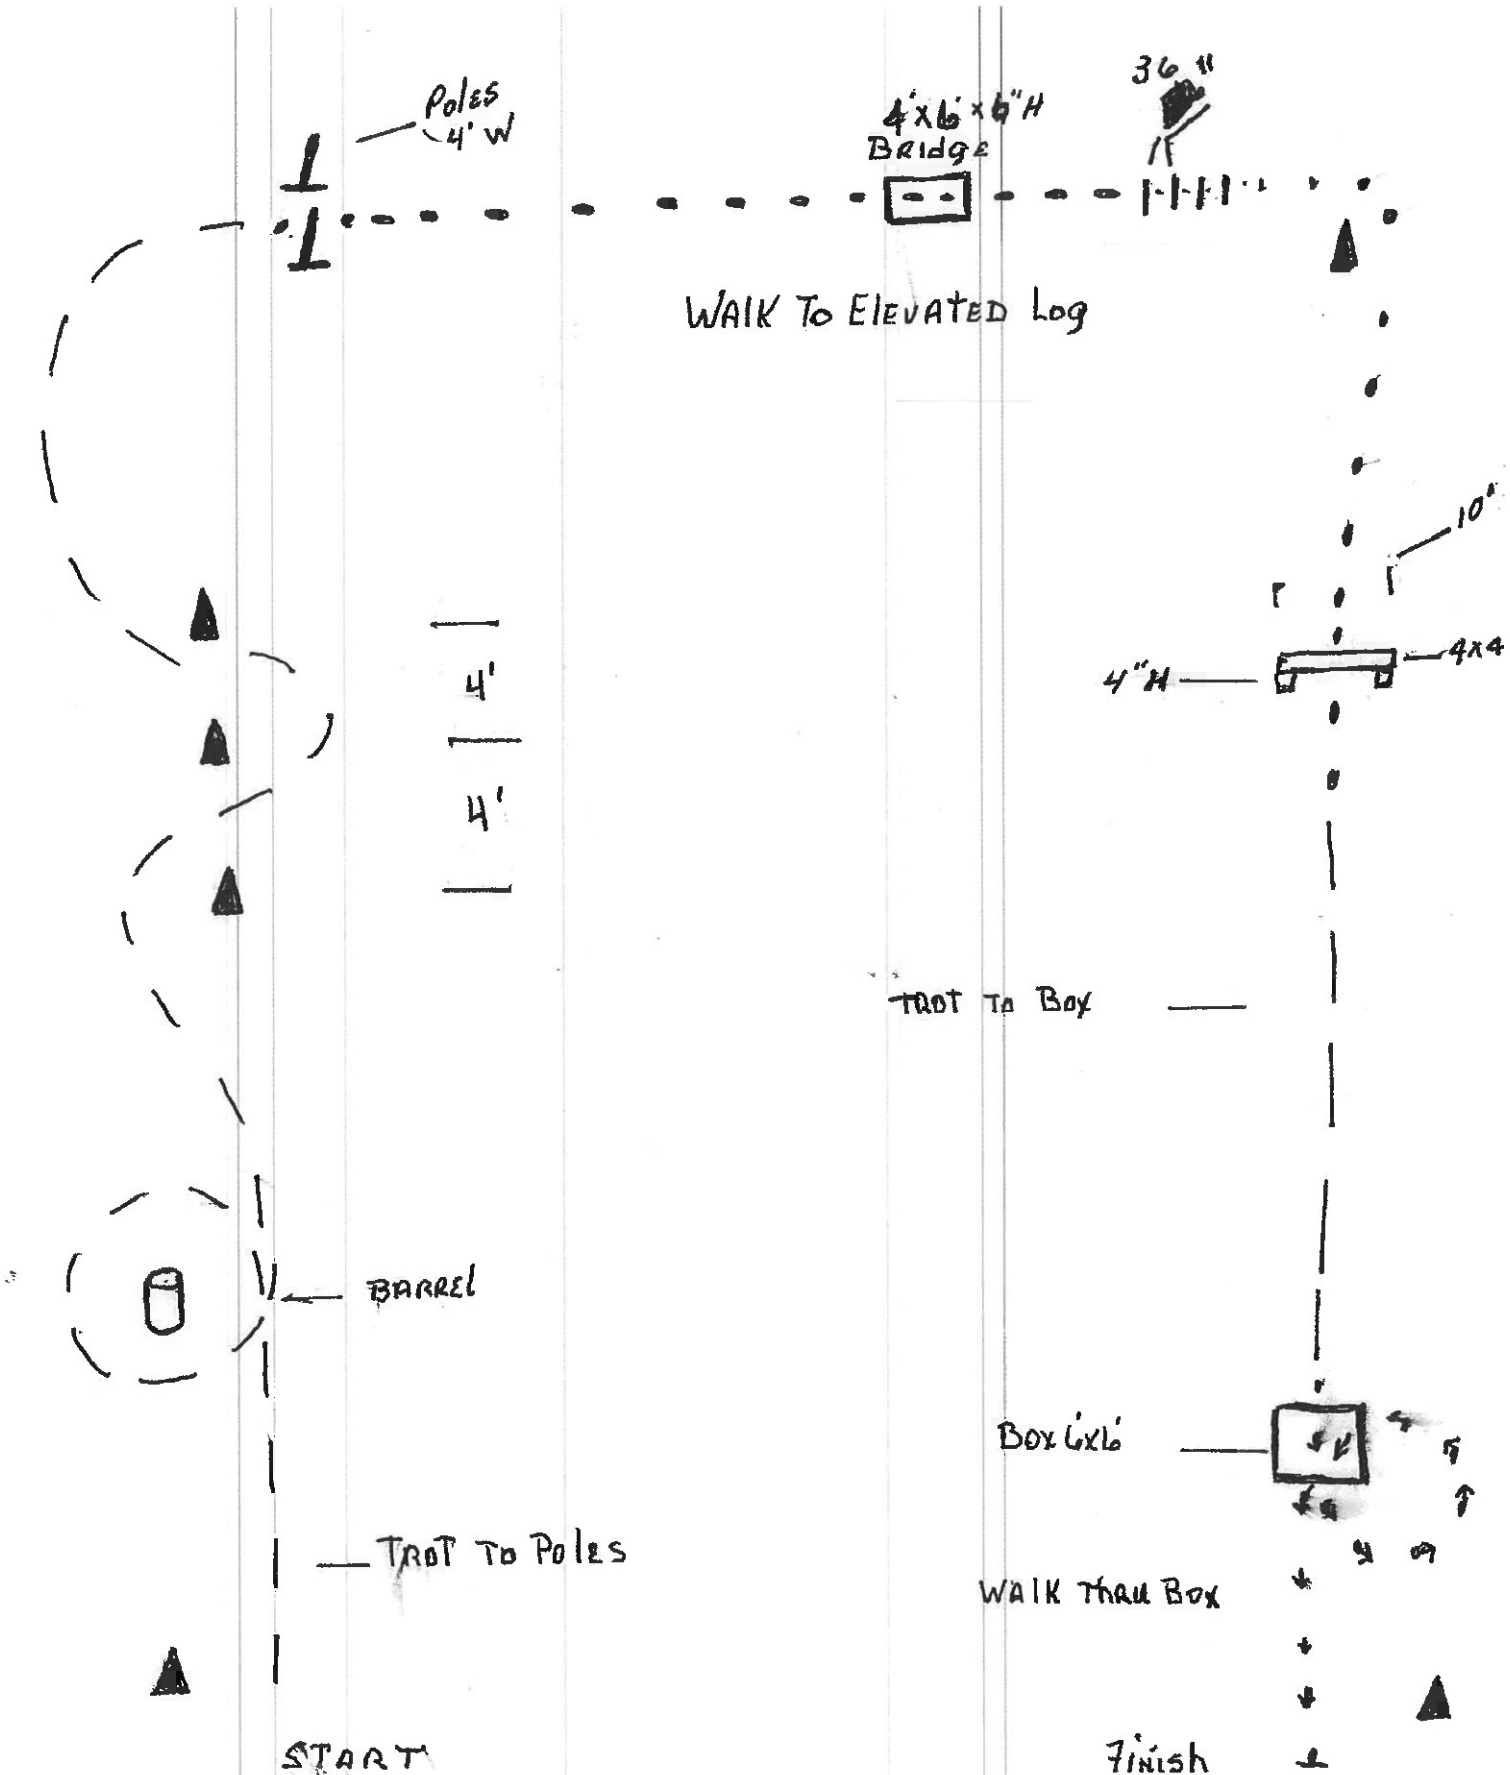

Poles
4' W

BRIDGE 4'x6'x6" H

4'
4'

BARREL

Box
10x6

START

FINISH

WALK ONLY

WALK TROT

WALK TROT LOPE