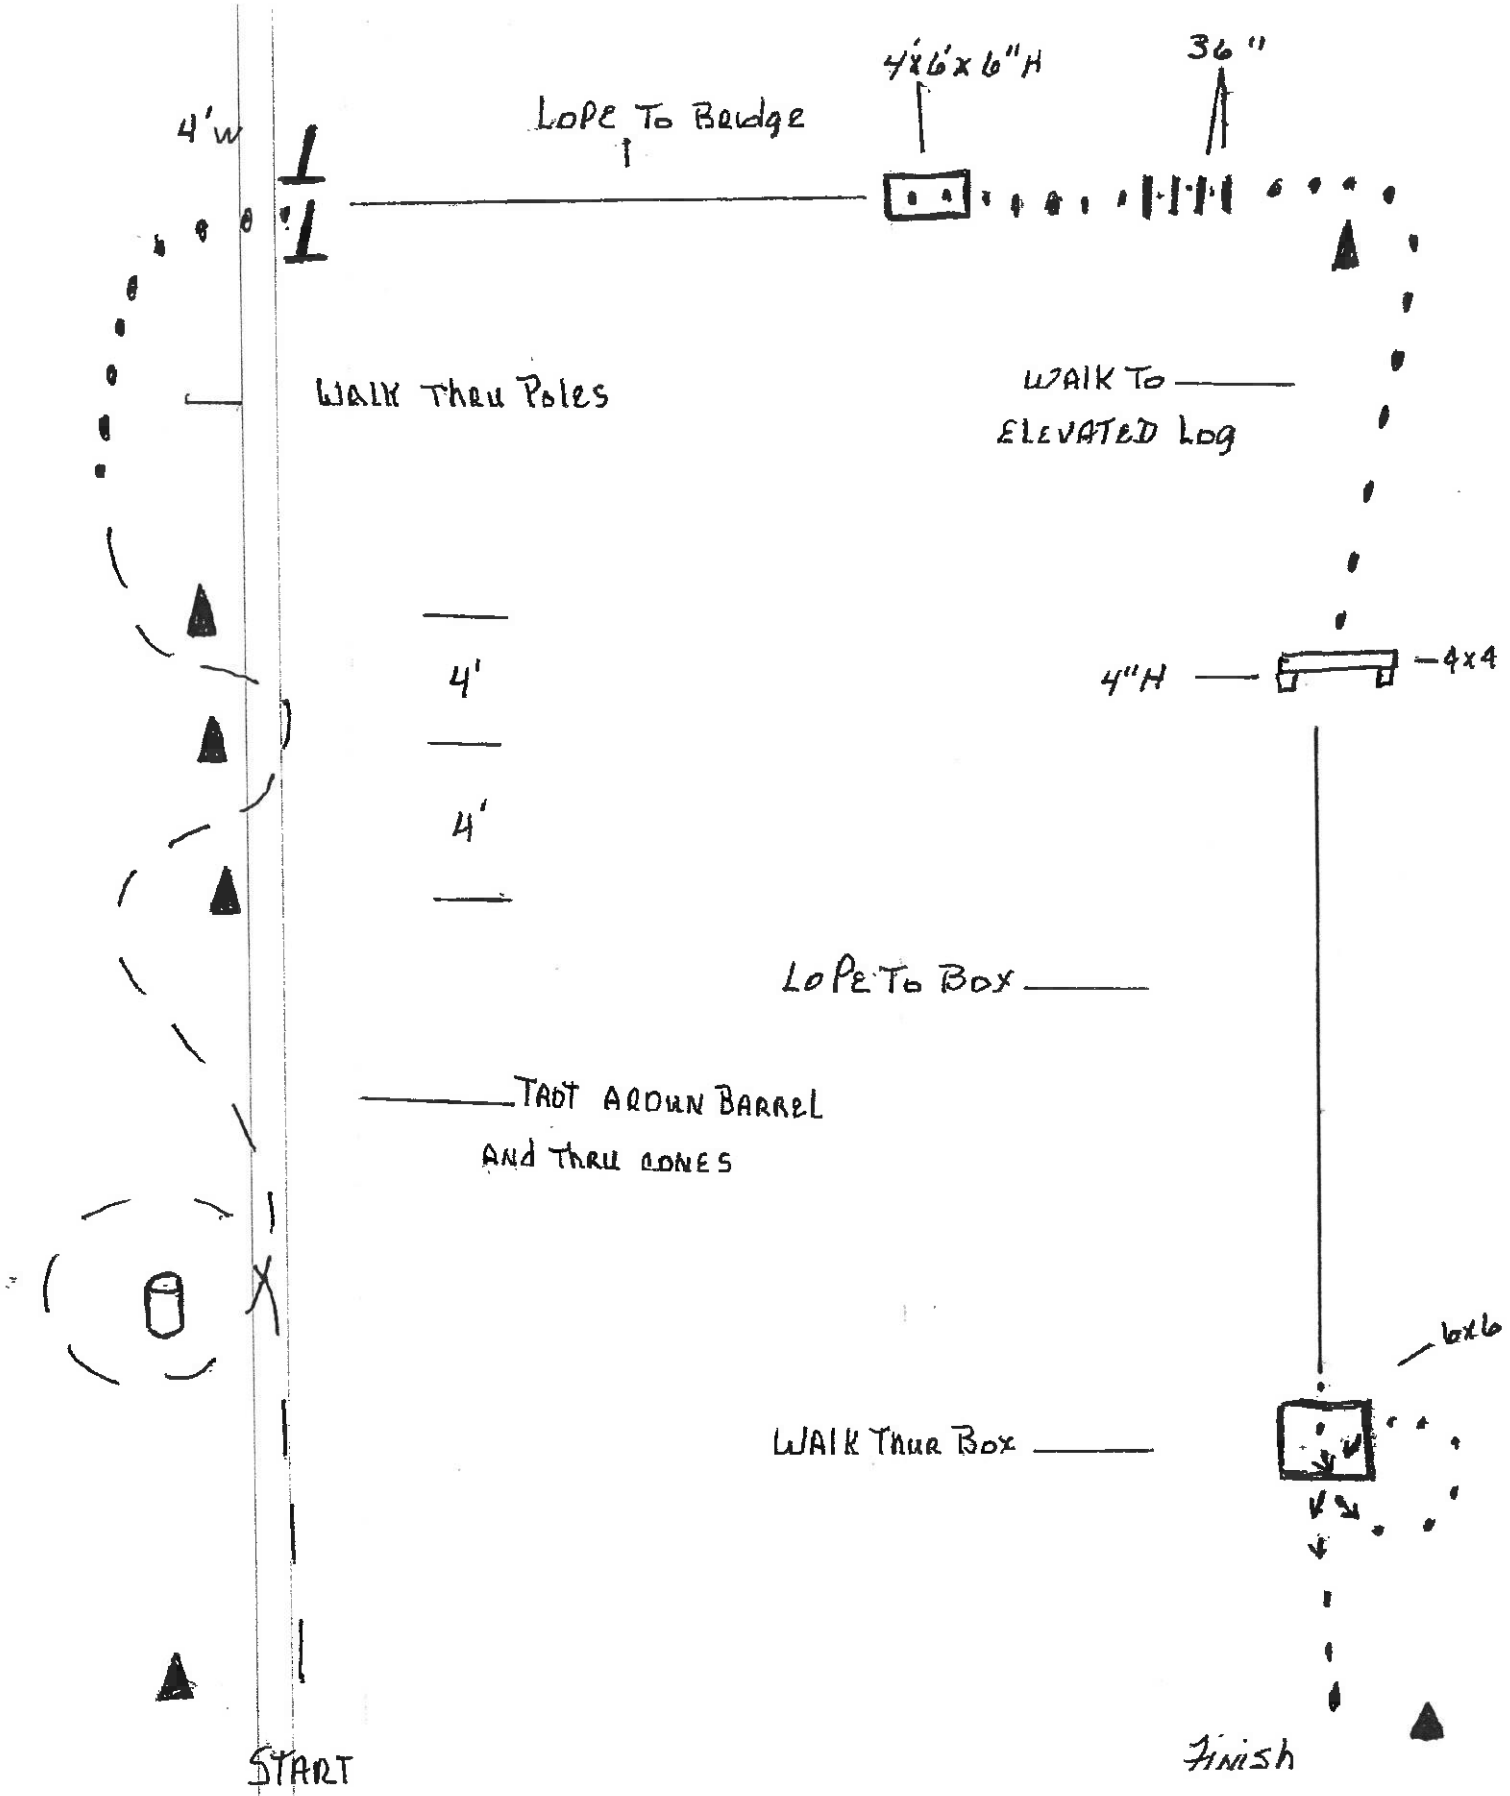

Poles
4' W

BRIDGE 4'x6'x6" H

4'
4'

BARREL

Box
10x6

START

FINISH

WALK ONLY

WALK TROT

WALK TROT LOPE