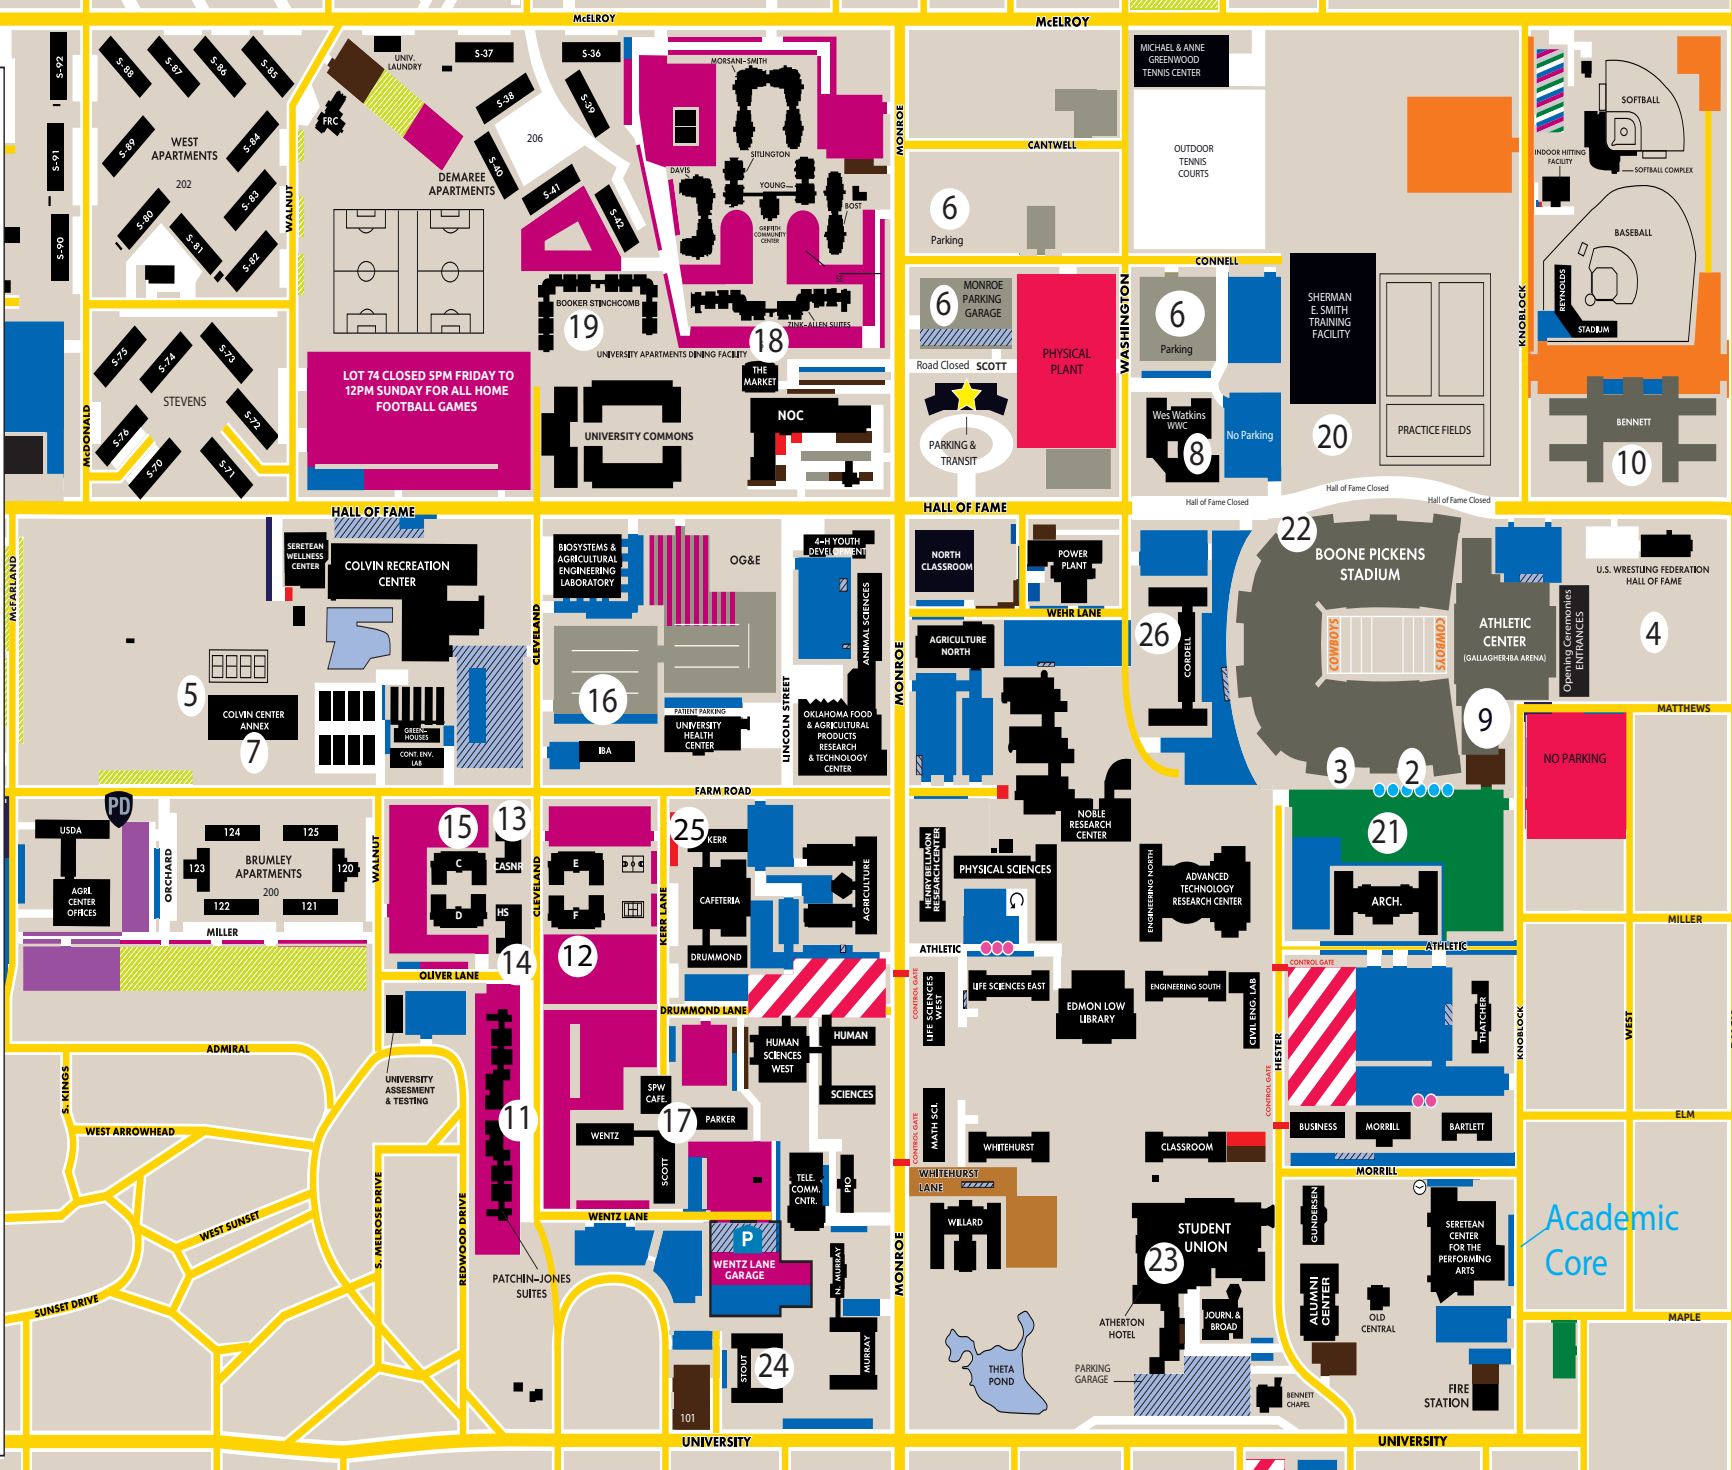

1. Track & Field, Stillwater High School, 1224 N. Husband St. off Boomer Road  
**\* NO SOOK parking permitted on the High School property. You will be ticketed or towed. Park in Cimarron Plaza.**
2. Volunteer Central & Team Check-In Thurs. & Fri.
3. Olympic Village/Lost Athletes/Concessions/Souvenir Sales/Healthy Athletes Smiles Wed. & Thurs.
4. Bocce/Turbo Jav/Softball Throw/Young Athletes
5. Horseshoes - west of Colvin
6. Parking
7. Colvin Annex - Team Check-In Wed., Motor Activities Thurs., Basketball Fri.
8. Wes Watkins WWC - Opening Eyes, Healthy Hearing Thurs.
9. Gallagher-Iba Arena - Opening Ceremonies / Parade Staging
10. Bennett Hall
11. Patchin-Jones Halls
12. Village F
13. Village CASNR
14. Village HS
15. Village C - Games HQ
16. Iba Hall
17. Parker/Wentz Halls
18. Zink/Allen Halls
19. Booker/Stinchcomb Halls
20. Cornhole
21. Parking south of Boone Pickens
22. Powerlifting - Basement of Boone Pickens Stadium, enter NW Coach Gate
23. Student Union - Movie & Bingo Thurs. night
24. Stout Hall - Volunteer Housing
25. Shuttle pick-up for Dance Stillwater HS Track
26. Powerlifting parking - Marked Spaces Only

Academic Core