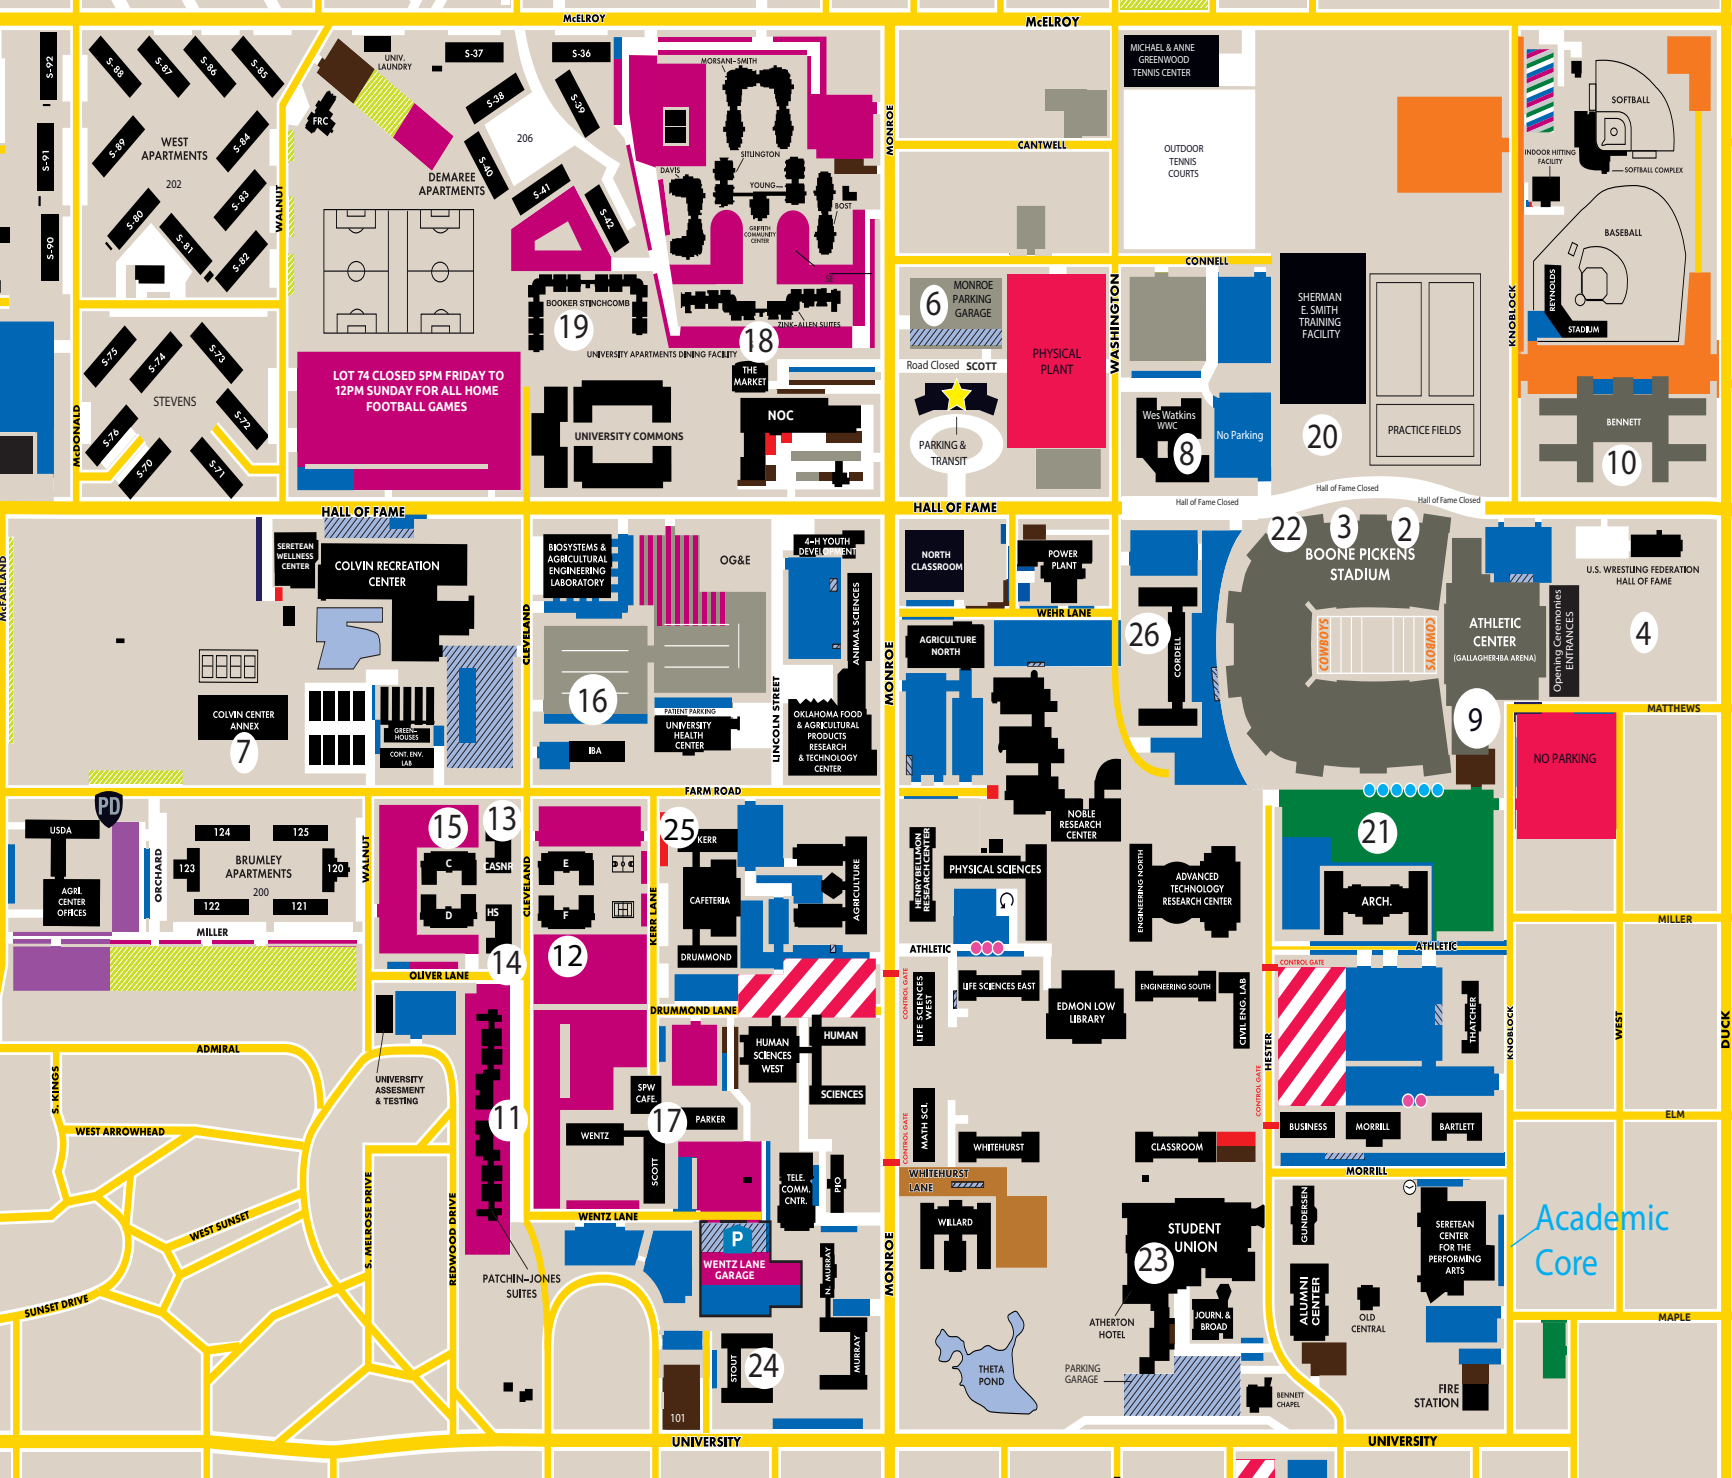

1. Track & Field, Stillwater High School, 1224 N. Husband St. off Boomer Road
*** NO SOOK parking permitted on HS property other than handicapped access with a placard on the west side of the HS Stadium.**
2. Volunteer Central & Delegation Check-In Thurs. & Fri.
3. Olympic Village/Lost Athletes/Concessions/Souvenir Sales/Special Smiles Wed. & Thurs.
4. Bocce/Turbo Jav/Softball Throw
5. Young Athletes - Colvin Annex
6. Parking
7. Colvin Annex - Delegation Check-In Wed., Motor Activities Thurs., Basketball Fri.
8. Wes Watkins WWC - Healthy Athletes Thurs.
9. Gallagher-Iba Arena - Opening Ceremonies / Parade Staging
10. Bennett Hall
11. Patchin-Jones Halls
12. Village F
13. Village CASNR
14. Village HS
15. Village C - Games HQ
16. Iba Hall
17. Parker/Wentz Halls
18. Zink/Allen Halls
19. Booker/Stinchcomb Halls
20. Cornhole
21. Parking south of Boone Pickens
22. Powerlifting - Basement of Boone Pickens Stadium, enter NW Coach Gate
23. Student Union - Movie & Bingo Thurs. night
24. Stout Hall - Volunteer Housing
25. Shuttle pick-up for Dance Stillwater HS Track

Academic Core