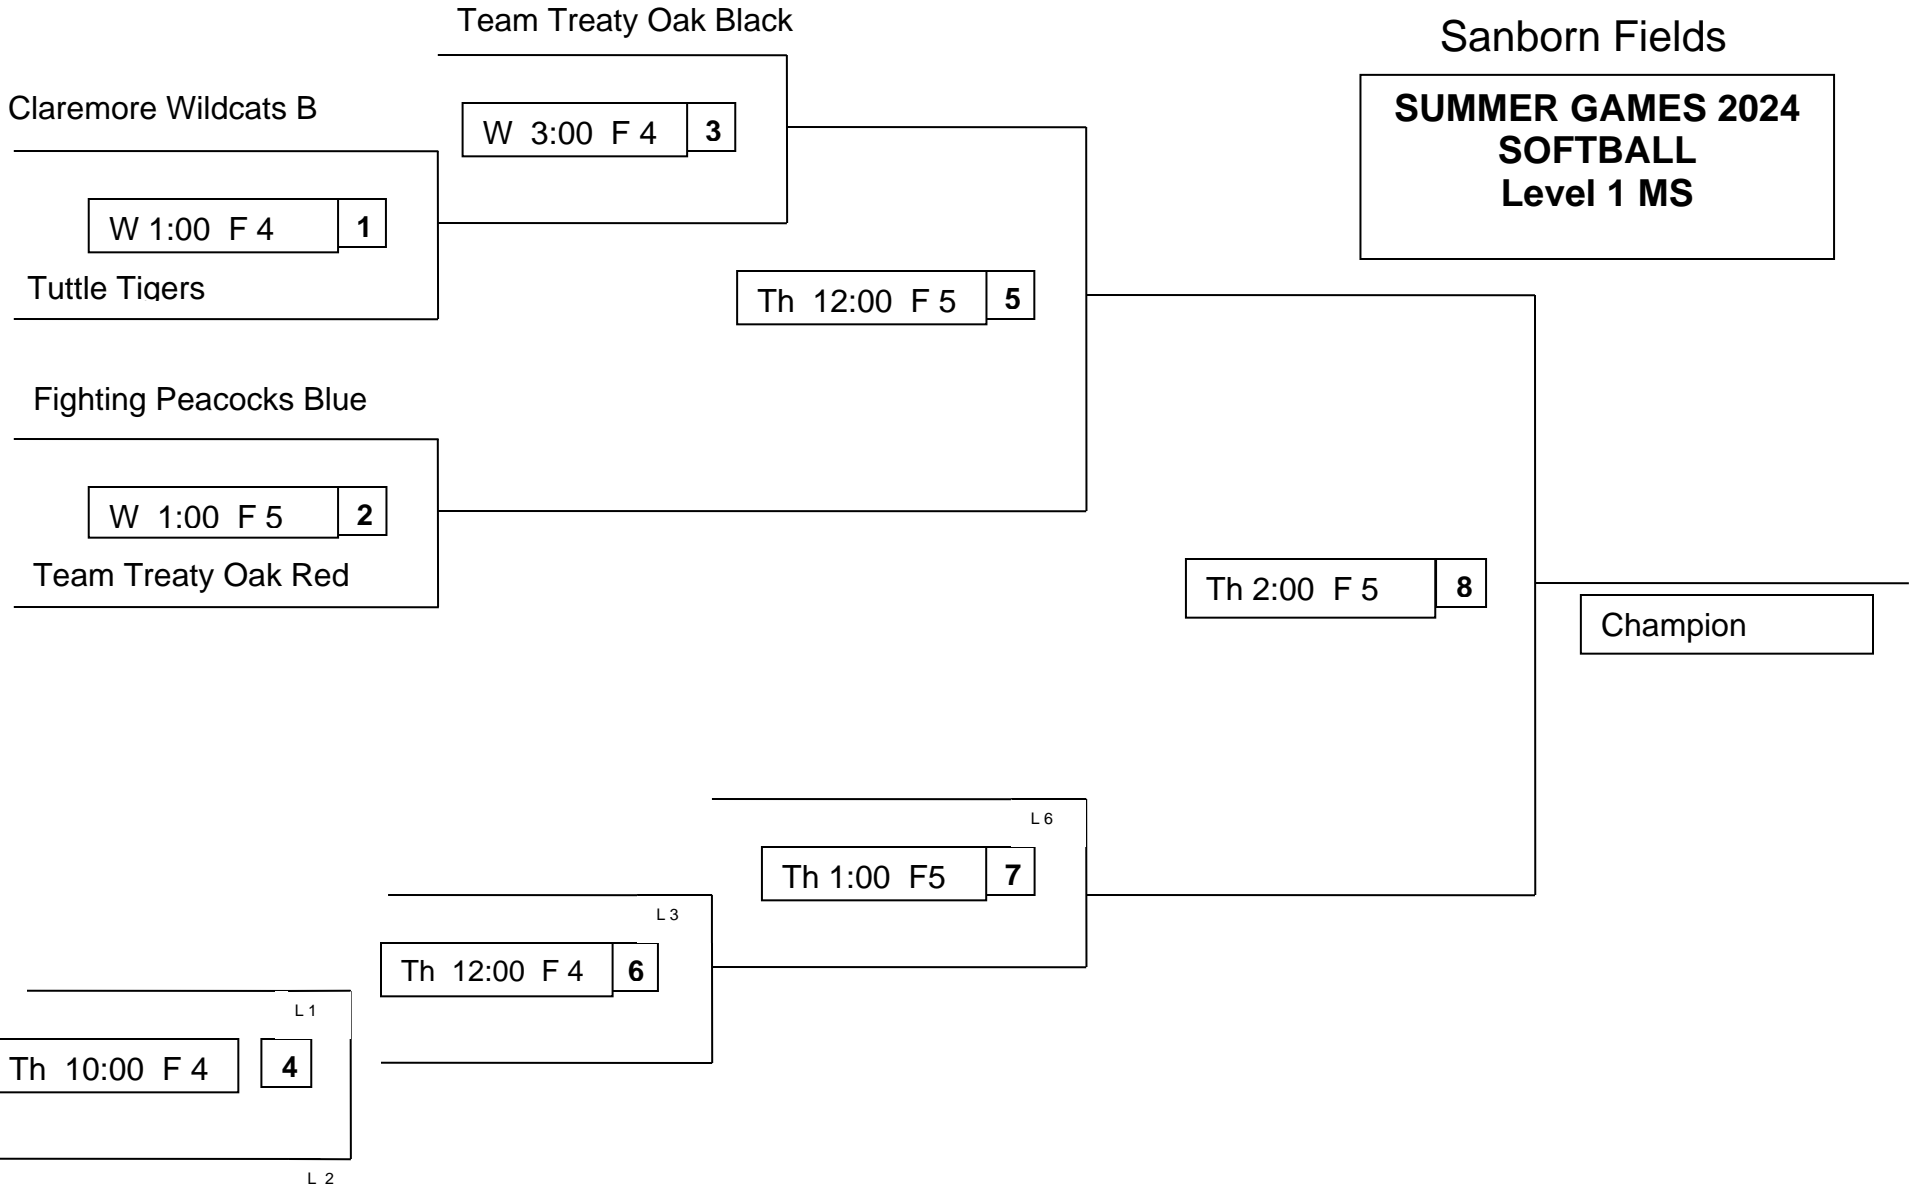

**SUMMER GAMES 2024
SOFTBALL
Level 1 SR**

W 12:00 F 4 1

Edmond Santa Fe

Th 12:00 F 4 6

Piedmont Wildcats

W 12:00 F 5 2

SS CPHS Gold

Th 3:00 F 4 8

Champion

Th 2:00 F4 7

Th 11:00 F 4 5

Th 9:00 F 4 4

L 1

L 3

L 6

L 2

Tulsa All Stars

W 12:00 F 2 | **1**

Team Treaty Oak White

Ruby Red Bulldogs

W 2:00 F 2 | **4**

W 1:00 F 2 | **2**

Fighting Peacocks Red

Th 10:00 F 1 | **7**

Claremore Wildcats A

W 2:00 F 1 | **3**

OC Sharks

L1
Th 9:00 F 1 | **5**

L2
W 10:00 F 2 | **8**

L3
Th 9:00 F 2 | **6**

L4

L7
Th 12:00 F 2 | **9**