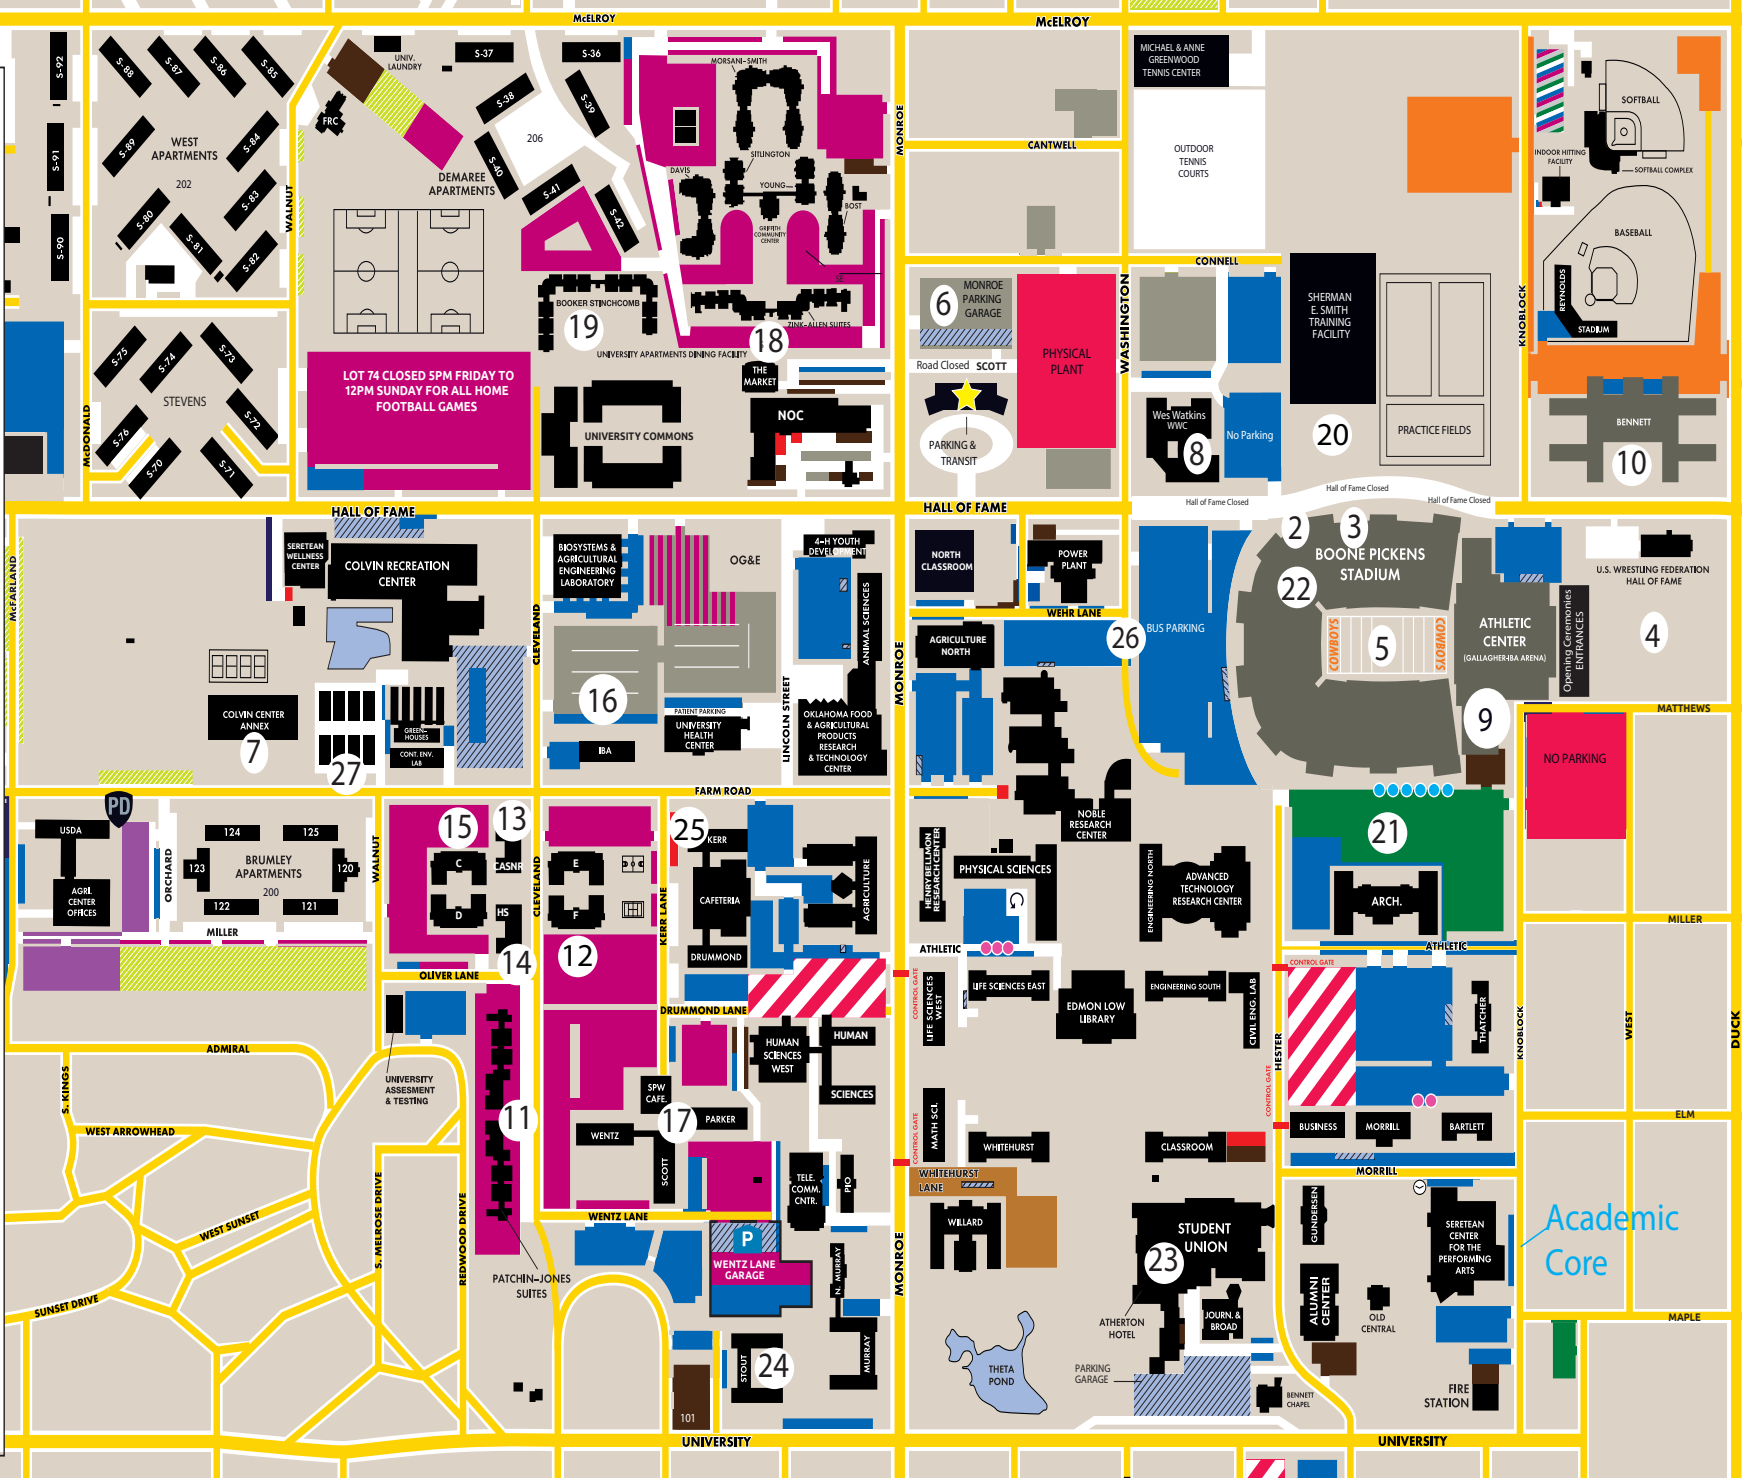

1. Track & Field, and Cheer Stillwater HS 1224 N. Husband St. off Boomer Road
*** NO SOOK parking permitted on HS property other than handicapped access with a placard on the west side of the HS Stadium.**
2. Volunteer Central & Family Registration Wed., Thurs., & Fri. Delegation Check-In Thurs. & Fri.
3. Olympic Village/Lost Athletes/ Concessions/Souvenir Sales/Special Smiles Wed. & Thurs.
4. Turbojav
5. Bocce
6. Parking
7. Colvin Annex - Delegation Check-In Wed., Motor Activities & Young Athletes Thurs., Basketball Fri.
8. Wes Watkins WWC - Opening Eyes, Healthy Hearing Thurs.
9. Gallagher-Iba Arena - Opening Ceremonies / Parade Staging
10. Bennett Hall
11. Patchin-Jones Halls
12. Village F
13. Village CASNR
14. Village HS
15. Village C - Games HQ
16. Iba Hall
17. Parker/Wentz Halls
18. Zink/Allen Halls
19. Booker/Stinchcomb Halls
20. Cornhole
21. Parking south of Boone Pickens
22. Powerlifting - Basement of Boone Pickens Stadium, enter NW Coach Gate
23. Student Union - Movie & Bingo Thurs. night
24. Stout Hall - Volunteer Housing
25. Shuttle pick-up for Dance Stillwater HS Track
26. Bus parking
27. Tennis

Academic Core